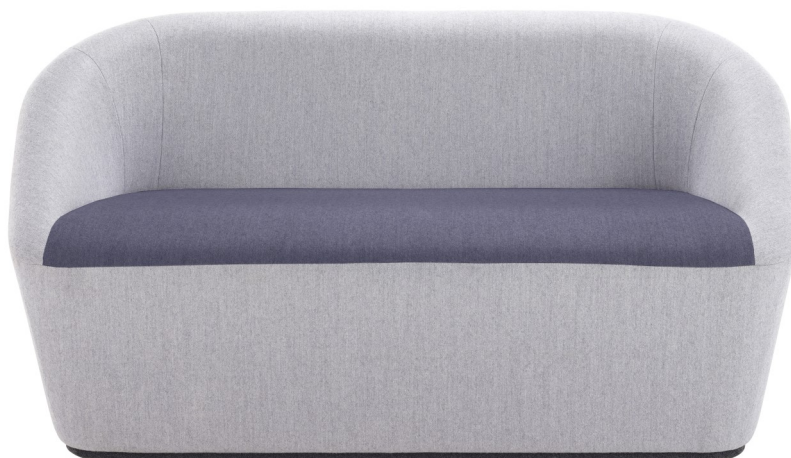

# ELAN

Designed by Jason Lansdale

Designed by Jason Lansdale exclusively for Knightsbridge Furniture, the Elan range of upholstered seating has been crafted with comfort and practicality in mind. Elan is suitable for use in a variety of applications including lounges, receptions, breakout areas and bedrooms.

		H	W	D	AH	SH	SW	SD	WT
Elan Armchair	ELANK2761X	750	825	680	570	430	490	510	24kg
Elan 2 Seater Settee	ELANK2762X	750	1455	680	570	430	1120	510	30kg
Elan Armchair with Extreme Feet	ELANK2761XEF	800	825	680	620	480	490	510	24kg
Elan 2 Seater Settee with Extreme Feet	ELANK2762XEF	800	1455	680	620	480	490	510	30kg

# ELAN

Designed by Jason Lansdale

Constructed using non-retractable security screws with no visible staples

Designed as a one piece sealed unit to eliminate secretion of contraband/ weapons

Carpet base fitted as standard to help prevent damage to vinyl flooring

Available with optional extreme feet

Sealed back to eliminate secretion of contraband/ weapons

Two-tone upholstery option