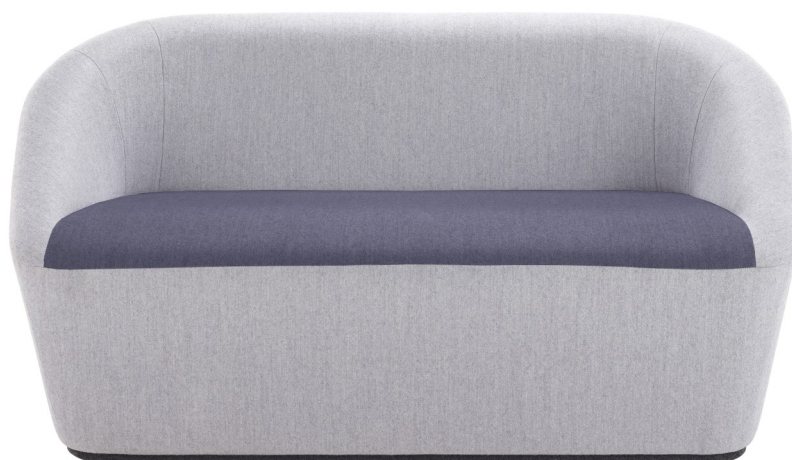

ELAN

Designed by Jason Lansdale

Designed by Jason Lansdale exclusively for Knightsbridge Furniture, the Elan range of upholstered seating has been crafted with comfort and practicality in mind. Elan is suitable for use in a variety of applications including lounges, receptions, breakout areas and bedrooms.

		H	W	D	AH	SH	SW	SD	WT
Elan Armchair	ELANK2761X	750	825	680	570	430	490	510	24kg
Elan 2 Seater Settee	ELANK2762X	750	1455	680	570	430	1120	510	30kg
Elan Armchair with Extreme Feet	ELANK2761XEF	800	825	680	620	480	490	510	24kg
Elan 2 Seater Settee with Extreme Feet	ELANK2762XEF	800	1455	680	620	480	490	510	30kg

ELAN

Designed by Jason Lansdale

Constructed using non-retractable security screws with no visible staples

Designed as a one piece sealed unit to eliminate secretion of contraband/ weapons

Carpet base fitted as standard to help prevent damage to vinyl flooring

Available with optional extreme feet

Sealed back to eliminate secretion of contraband/ weapons

Two-tone upholstery option

Key Features

- Constructed using non-retractable security screws with no visible staples
- Designed as a one piece sealed unit to eliminate secretion of contraband/ weapons
- Carpet fitted base as standard to prevent damage to vinyl flooring
- No metal tacking or crocodile strips used in construction
- Available in a wide range of fabrics and vinyls